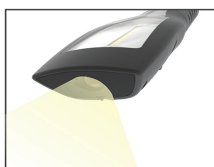

APPLICATION AND USE

- USE:
  DURA LIGHT is used like a regular torch. It can be pinned onto any kind of metal or magnetic surface with the integrated magnets or hung up wherever you need it with the included hooks. The flexible lamp head allows you to swivel the lamp up to 180°. With DURA LIGHT you can light up the hardest reachable places without big effort.

Article nr	Name	Content	Section
T569003	Dura Light	1 pc.	TOOLS