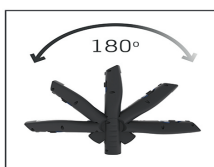

APPLICATION AND USE

- USE:
  DURA LIGHT is used like a regular torch. It can be pinned onto any kind of metal or magnetic surface with the integrated magnets or hung up wherever you need it with the included hooks. The flexible lamp head allows you to swivel the lamp up to 180°. With DURA LIGHT you can light up the hardest reachable places without big effort.

Article nr	Name	Content	Section
T569003	Dura Light	1 pc.	TOOLS