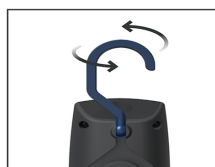

APPLICATION AND USE

- USE:
  DURA LIGHT is used like a regular torch. It can be pinned onto any kind of metal or magnetic surface with the integrated magnets or hung up wherever you need it with the included hooks. The flexible lamp head allows you to swivel the lamp up to 180°. With DURA LIGHT you can light up the hardest reachable places without big effort.

Article nr	Name	Content	Section
T569003	Dura Light	1 pc.	TOOLS